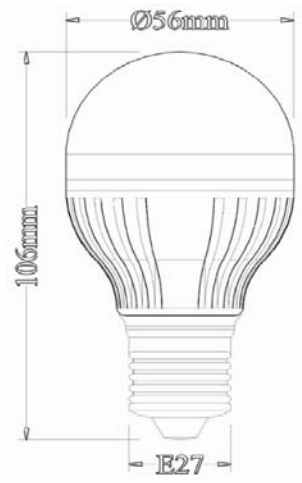

Helios

Technical Drawing

©2012 U-Tron (Beijing) Electronics Co., LTD

All rights reserved

Specifications are subject to change without notice

15-Feb-12

data subject to change

www.u-tron.com